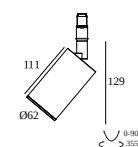

421 152 811 93 MDL M20/M26 - SPY FOCUS 930 MDL

SPLITLINE M/SHIFTLINE M - CUPPA