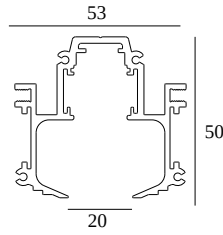

DELTALIGHT

SPM20 - PROFILE 2m

420 20 20 00 B

AVAILABLE IN
BLACK 420 20 20 00 B

 [View on website](#)

General info

LOCATION	indoor
INSTALLATION	Ceiling Recessed, Wall Recessed
CUTOUT SHAPE/SIZE (MM)	rectangle - 57 x (L + 5)
RECESSED DEPTH (MM)	85
THICKNESS OF MOUNTING SURFACE (MM)	min.9-max.25
WEIGHT (KG)	2.9
INFORMATION	L : 2m 2 x 48V conductors 2 DIM CONDUCTORS (For individual DALI dimming)

DELTALIGHT

SPM20 - PROFILE 2m

420 20 20 00 B

Corners

420 06 01 SPM - CORNER 180°

420 20 06 06 SPM20 - CORNER SET 90°

420 20 06 17 SPM20 - CORNER SET V90°

23301 0690 SPM20 - CORNER SET R 90°