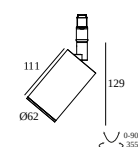

COMPATIBLE LUMINAIRES

DUMMY

---

421 152 811 92 MDL M20/M26 - SPY FOCUS 927 MDL