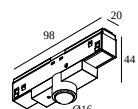

DELTALIGHT

SPM20 - PROFILE 2m

420 20 20 00 B

Special components

200 12 01 TRACK 3F DIM CUTTING TOOL

21032 0040 M - WIRELESS PRESENCE AND DAYLIGHT SENSOR

21032 0085 M - WIRELESS CONTROL DIM5

21032 0185 M - DALI PRESENCE AND DAYLIGHT SENSOR (BROADCAST)